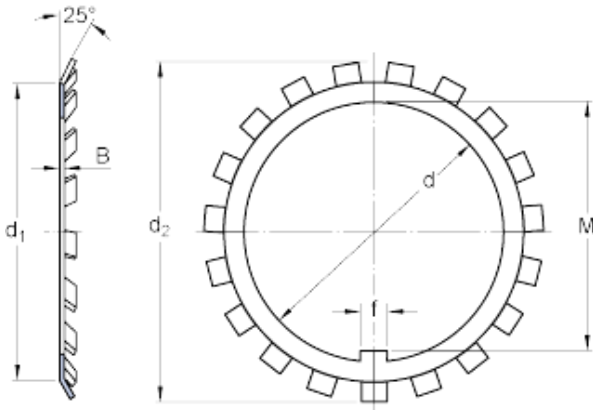

BEARINGS(UK)LTD.

skf MB 13 A Lock nuts requiring a keyway,MB(L) lock washers

Bearing No. MB 13 A

d	65 mm
d ₁	79 mm
d ₂	92 mm
B	2.5 mm
f	8 mm
M	62.5 mm
Mass lock washer	0.05 kg

MB 13 A Bearing 2D drawings and 3D CAD models