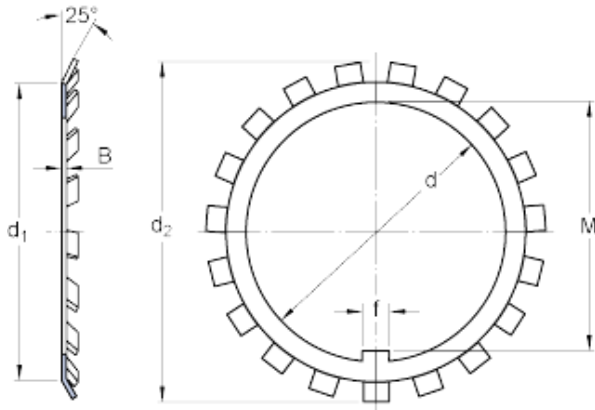

# BEARINGS(UK)LTD.

skf MB 13 Lock nuts requiring a keyway, MB(L)  
lock washers

Bearing No. MB 13

d	65 mm
d <sub>1</sub>	79 mm
d <sub>2</sub>	92 mm
B	1.5 mm
f	8 mm
M	62.5 mm
Mass lock washer	0.03 kg

MB 13 Bearing 2D drawings and 3D CAD models