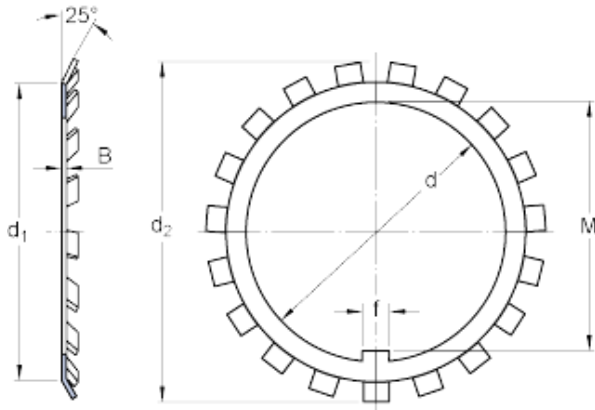

# BEARINGS(UK)LTD.

skf MB 15 Lock nuts requiring a keyway, MB(L)  
lock washers

Bearing No. MB 15

d	75 mm
d <sub>1</sub>	90 mm
d <sub>2</sub>	104 mm
B	1.5 mm
f	8 mm
M	71.5 mm
Mass lock washer	0.035 kg

MB 15 Bearing 2D drawings and 3D CAD models