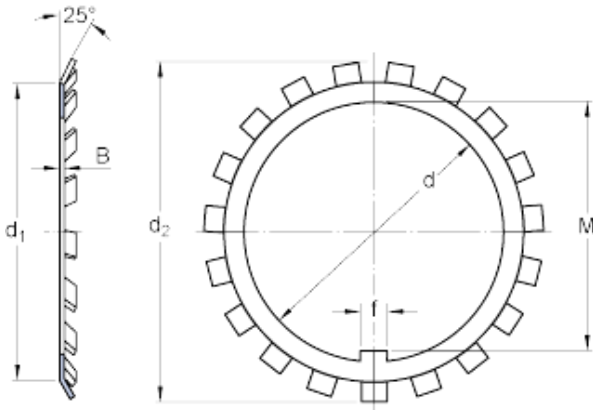

BEARINGS(UK)LTD.

skf MB 16 Lock nuts requiring a keyway, MB(L)
lock washers

Bearing No. MB 16

d	80 mm
d ₁	95 mm
d ₂	112 mm
B	1.75 mm
f	10 mm
M	76.5 mm
Mass lock washer	0.046 kg

MB 16 Bearing 2D drawings and 3D CAD models