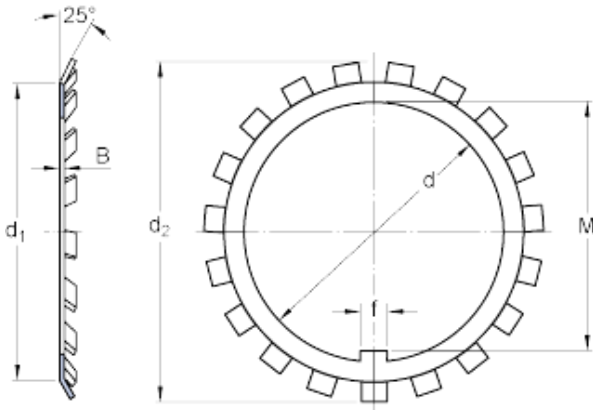

BEARINGS(UK)LTD.

skf MB 15 A Lock nuts requiring a keyway,MB(L) lock washers

Bearing No. MB 15 A

d	75 mm
d ₁	90 mm
d ₂	104 mm
B	2.5 mm
f	8 mm
M	71.5 mm
Mass lock washer	0.058 kg

MB 15 A Bearing 2D drawings and 3D CAD models