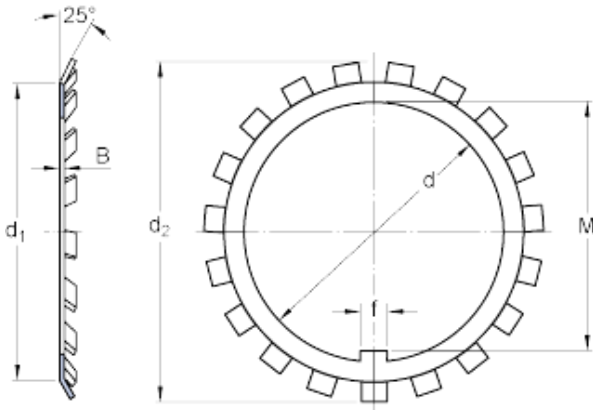

BEARINGS(UK)LTD.

skf MB 6 Lock nuts requiring a keyway, MB(L)
lock washers

Bearing No. MB 6

d	30 mm
d ₁	38 mm
d ₂	49 mm
B	1.25 mm
f	5 mm
M	27.5 mm
Mass lock washer	0.008 kg

MB 6 Bearing 2D drawings and 3D CAD models