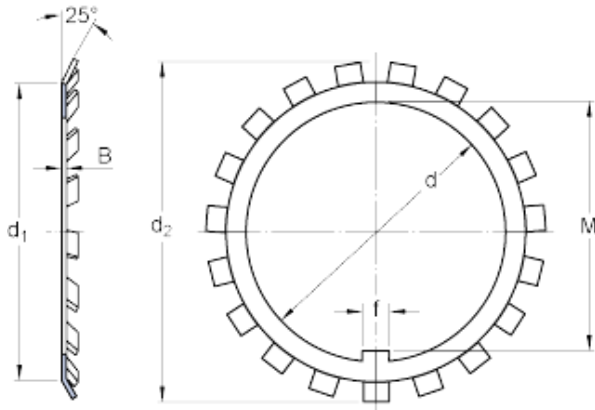

BEARINGS(UK)LTD.

skf MBL 26 Lock nuts requiring a keyway,MB(L) lock washers

Bearing No. MBL 26

d	130 mm
d ₁	145 mm
d ₂	161 mm
B	2 mm
f	14 mm
M	125 mm
Mass lock washer	0.08 kg

MBL 26 Bearing 2D drawings and 3D CAD models