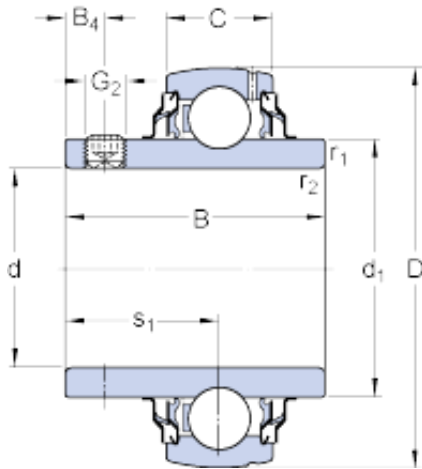

BEARINGS(UK)LTD.

25.4 mm x 52 mm x 34.1 mm skf YAR
205-100-2RF/HV Insert bearings (Y-bearings)

Bearing No. YAR 205-100-2RF/HV

YAR 205-100-2RF/HV Bearing 2D drawings and 3D
CAD models

Size	52x25.4x34.1 mm
Bore Diameter	52 mm
Outer Diameter	25,4 mm
Width	34,1 mm
d	25.4 mm
D	52 mm
B	34.1 mm
C	15 mm
d ₁	33.74 mm
B ₄	5 mm
r _{1,2} - min.	0.6 mm
s ₁	19.8 mm
Basic dynamic load rating - C	11.9 kN
Basic static load rating - C ₀	7.8 kN
Fatigue load limit - P _u	0.335 kN
Limiting speed with shaft tolerance h6	4300 r/min
Calculation factor - f ₀	14
Mass bearing	0.19 kg
Thread - G ₂ - 1/4-28 UNF	1/428 UNF
Hexagonal key size for grub screw - H	3.175 mm
Category	Bearings
Inventory	0.0

BEARINGS(UK)LTD.

Manufacturer Name	SKF
Minimum Buy Quantity	N/A
Weight / Kilogram	0
Product Group	M06110
d_1	33.74 mm
B_4	5 mm
$r_{1,2}$ min.	0.6 mm
s_1	19.8 mm
Basic dynamic load rating C	11.9 kN
Basic static load rating C_0	7.8 kN
Fatigue load limit P_u	0.335 kN
Limiting speed ¹⁾	4300 r/min
Calculation factor f_0	14
Mass complete bearing	0.19 kg
Thread grub screw G_2	1/4-28 UNF
Hexagonal key size for grub screw N	3.175 mm
Recommended tightening torque for grub screw	4 N · m