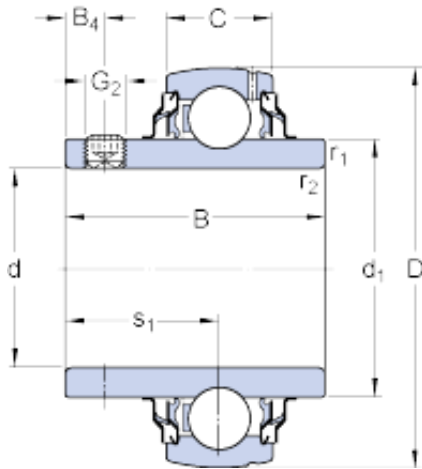

## BEARINGS(UK)LTD.

31.75 mm x 62 mm x 38.1 mm skf YAR  
206-104-2RF/HV Insert bearings (Y-bearings)

Bearing No. YAR 206-104-2RF/HV

d	31.75 mm
D	62 mm
B	38.1 mm
C	18 mm
$d_1$	39.7 mm
$B_4$	5 mm
$r_{1,2}$ min.	0.6 mm
$s_1$	22.2 mm
Basic dynamic load rating C	16.3 kN
Basic static load rating $C_0$	11.2 kN
Fatigue load limit $P_u$	0.475 kN
Limiting speed <sup>1)</sup>	3800 r/min
Calculation factor $f_0$	14
Mass complete bearing	0.28 kg
Thread grub screw $G_2$	1/4-28 UNF
Hexagonal key size for grub screw N	3.175 mm
Recommended tightening torque for grub screw	4 N · m

YAR 206-104-2RF/HV Bearing 2D drawings and 3D CAD models