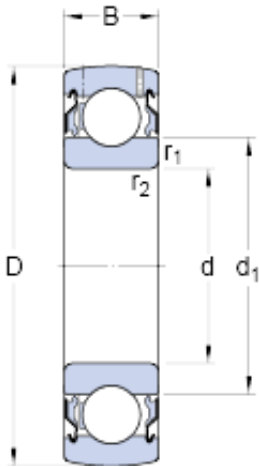

BEARINGS(UK)LTD.

50 mm x 110 mm x 27 mm skf 1726310 B-2RS1/VP274 Insert bearings (Y-bearings)

Bearing No. 1726310 B-2RS1/VP274

1726310 B-2RS1/VP274 Bearing 2D drawings and 3D CAD models

Size	110x50x27 mm
Bore Diameter	110 mm
Outer Diameter	50 mm
Width	27 mm
d	50 mm
D	110 mm
B	27 mm
d ₁	68.76 mm
r _{1,2} - min.	2 mm
Basic dynamic load rating - C	61.8 kN
Basic static load rating - C ₀	38 kN
Fatigue load limit - P _u	1.6 kN
Limiting speed	4300 r/min
Calculation factor - f ₀	13
d ₁	68.76 mm
r _{1,2} min.	2 mm
Basic dynamic load rating C	61.8 kN
Basic static load rating C ₀	38 kN
Fatigue load limit P _u	1.6 kN
Limiting speed ¹⁾	4300 r/min
Calculation factor f ₀	13
Mass complete bearing	1 kg