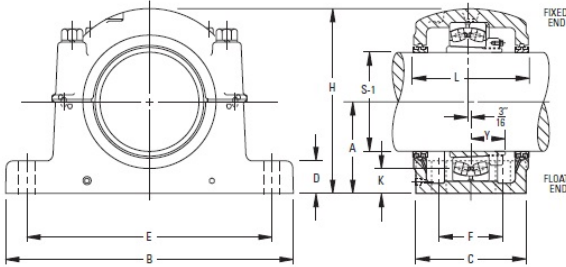

BEARINGS(UK)LTD.

timken SDAF 23068K 12-1/2 Inch Tapered Bore Mounting Pillow Block SAF230K and SDAF230K Series

Bearing No. SDAF 23068K 12-1/2

Diameter S-1	12 1/2 in
Adapter Assembly Number ¹	SNP-3068 x 12-1/2
Housing Only ²	SDAF068K-12 1/2
A	12.0000 in
B	39.0000 in
C	15.2500 in
D	4.1875 in
F	10 in
H	24 in
Bolt Hole Length	2.625 in
Bolt Hole Width	1.875 in
E Max.	33.5000 in
E Min.	32.0000 in
Stabilizing Ring 1 Req ^{d3}	A8969
Triple Seal Req ^d	ER 866-1
Assembly Weight	1552.000 lb
Bolt Holes	4
Full Timken Part Number	SDAF23068K12-1/2
Seal Type	Triple Ring Seal

SDAF 23068K 12-1/2 Bearing 2D drawings and 3D CAD models