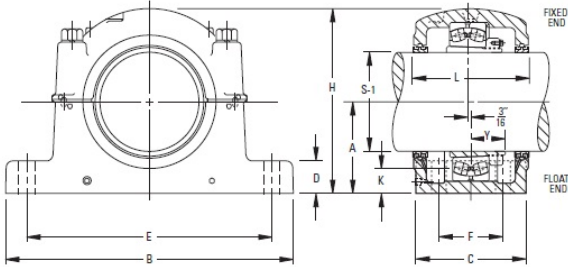

BEARINGS(UK)LTD.

timken SAF 23044K 8 Inch Tapered Bore Mounting Pillow Block SAF230K and SDAF230K Series

Bearing No. SAF 23044K 8

SAF 23044K 8 Bearing 2D drawings and 3D CAD models

Diameter S-1	8 in
Adapter Assembly Number ¹	SNW-3044 x 8.000
Housing Only ²	SAF044K x 8.000
A	7.875 in
B	28.00 in
C	7.500 in
D	3.1250 in
F	4.50 in
H	15.6875 in
Bolt Hole Length	2.625 in
Bolt Hole Width	1.250 in
E Max.	24.3750 in
E Min.	21.6250 in
Stabilizing Ring 1 Req ³	SR-38-32
Triple Seal Req ^d	LOR 168
Assembly Weight	370.000 lb
Bolt Holes	4
Full Timken Part Number	SAF23044K8
Seal Type	Triple Ring Seal