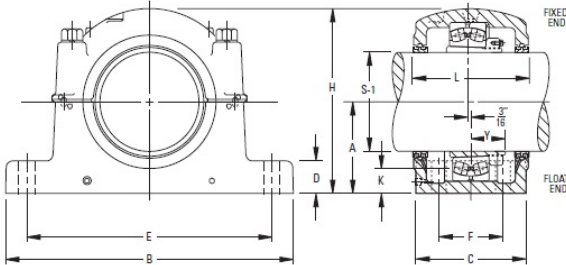

BEARINGS(UK)LTD.

timken SAF 23036K 6-3/8 Inch Tapered Bore Mounting Pillow Block SAF230K and SDAF230K Series

Bearing No. SAF 23036K 6-3/8

Diameter S-1	6 3/8 in
Adapter Assembly Number ¹	SNW-3036 x 6-3/8
Housing Only ²	SAF036K x 6-3/8
A	6.6875 in
B	22.00 in
C	6.250 in
D	2.6250 in
F	3.75 in
H	13.3125 in
Bolt Hole Length	1.9375 in
Bolt Hole Width	1.000 in
E Max.	19.2500 in
E Min.	17.3750 in
Stabilizing Ring 1 Req ³	SR-0-26
Triple Seal Req ^d	LOR 147
Assembly Weight	212.0 lb
Bolt Holes	4
Full Timken Part Number	SAF23036K6-3/8
Seal Type	Triple Ring Seal

SAF 23036K 6-3/8 Bearing 2D drawings and 3D CAD models