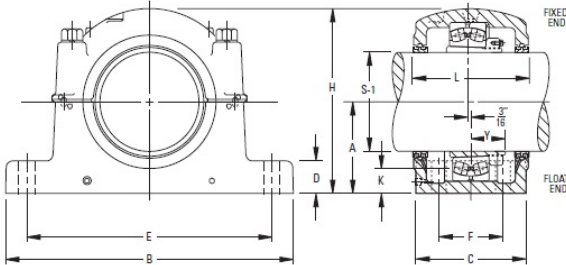

BEARINGS(UK)LTD.

timken SAF 23024K 4-1/4 Inch Tapered Bore Mounting Pillow Block SAF230K and SDAF230K Series

Bearing No. SAF 23024K 4-1/4

SAF 23024K 4-1/4 Bearing 2D drawings and 3D CAD models

Diameter S-1	4 1/4 in
Adapter Assembly Number ¹	SNW-3024 x 4-1/4
Housing Only ²	SAF024K x 4-1/4
A	4.9375 in
B	16.5 in
C	4.750 in
D	2.00 in
F	2.75 in
H	9.5625 in
Bolt Hole Length	1.6875 in
Bolt Hole Width	0.750 in
E Max.	14.5000 in
E Min.	12.6250 in
Stabilizing Ring 1 Req ³	SR-20-17
Triple Seal Req ^d	LOR 114
Assembly Weight	60 lb
Bolt Holes	4
Full Timken Part Number	SAF23024K4-1/4
Seal Type	Triple Ring Seal