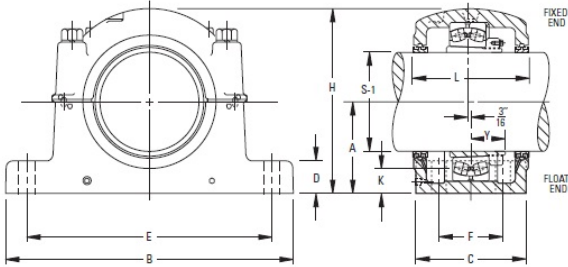

BEARINGS(UK)LTD.

timken SAF 23024K 4-1/8 Inch Tapered Bore Mounting Pillow Block SAF230K and SDAF230K Series

Bearing No. SAF 23024K 4-1/8

SAF 23024K 4-1/8 Bearing 2D drawings and 3D CAD models

Diameter S-1	4 1/8 in
Adapter Assembly Number ¹	SNW-3024 x 4-1/8
Housing Only ²	SAF024K x 4-1/8
A	4.50 in
B	15.2500 in
C	4.375 in
D	1.75 in
F	2.375 in
H	8.6875 in
Bolt Hole Length	1.5 in
Bolt Hole Width	0.750 in
E Max.	13.1250 in
E Min.	11.6250 in
Stabilizing Ring 1 Req ^{d3}	SR-20-17
Triple Seal Req ^d	LOR 112
Assembly Weight	60 lb
Bolt Holes	4
Full Timken Part Number	SAF23024K4-1/8
Seal Type	Triple Ring Seal