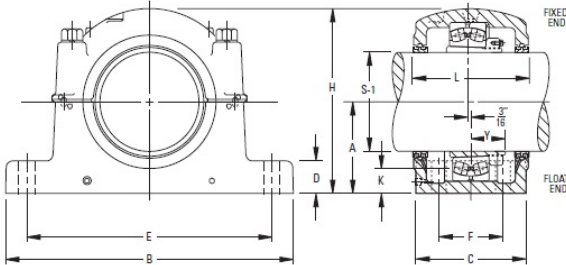

## timken SAF 23024K 4-1/16 Inch Tapered Bore Mounting Pillow Block SAF230K and SDAF230K Series

Bearing No. SAF 23024K 4-1/16

Diameter S-1	4 1/16 in
Adapter Assembly Number <sup>1</sup>	SNW-3024 x 4-1/16
Housing Only <sup>2</sup>	SAF024K x 4-1/16
A	4.50 in
B	15.2500 in
C	4.375 in
D	1.75 in
F	2.375 in
H	8.6875 in
Bolt Hole Length	1.5 in
Bolt Hole Width	0.750 in
E Max.	13.1250 in
E Min.	11.6250 in
Stabilizing Ring 1 Req <sup>d3</sup>	SR-20-17
Triple Seal Req <sup>d</sup>	LOR 111
Assembly Weight	60 lb
Bolt Holes	4
Full Timken Part Number	SAF23024K4-1/16
Seal Type	Triple Ring Seal

SAF 23024K 4-1/16 Bearing 2D drawings and 3D CAD models