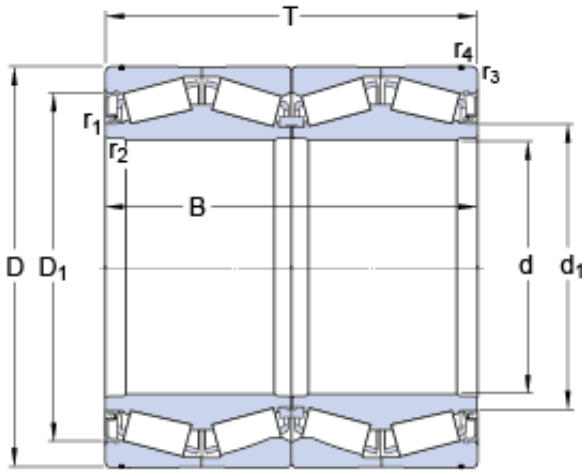

BEARINGS(UK)LTD.

409.575 mm x 546.1 mm x 334.962 mm skf
 BT4B 329004 BG/HA1VA901 Four-row tapered
 roller bearings, TQO design

Bearing No. BT4B 329004 BG/HA1VA901

BT4B 329004 BG/HA1VA901 Bearing 2D drawings and
 3D CAD models

Design variant/feature	TQOSN/GWSI
d	409.575 mm
D	546.1 mm
B	334.962 mm
T	334.962 mm
d ₁	434 mm
D ₁	498 mm
r _{1,2} min.	1 mm
r _{3,4} min.	6.4 mm
Basic dynamic load rating C	4840 kN
Basic static load rating C ₀	12000 kN
Fatigue load limit P _u	930 kN
Comparative radial load rating C _F	1200 kN
Comparative axial load rating C _{Fa}	231 kN
Thrust factor K	1.47
Calculation factor e	0.4
Calculation factor Y ₁	1.7
Calculation factor Y ₂	2.5
Calculation factor Y ₀	1.6
Mass bearing	205 kg