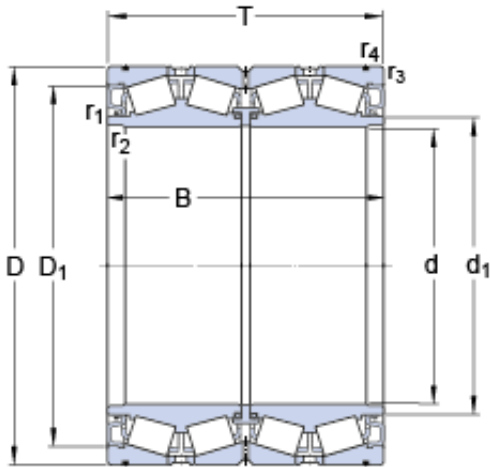

BEARINGS(UK)LTD.

475 mm x 600 mm x 368 mm skf BT4B 334078
G/HA1VA901 Four-row tapered roller bearings,
TQO design

Bearing No. BT4B 334078 G/HA1VA901

BT4B 334078 G/HA1VA901 Bearing 2D drawings and
3D CAD models

Design variant/feature	TQOS/GWISI
d	475 mm
D	600 mm
B	368 mm
T	368 mm
d ₁	498 mm
D ₁	560 mm
r _{1,2} min.	2 mm
r _{3,4} min.	6 mm
Basic dynamic load rating C	4730 kN
Basic static load rating C ₀	14000 kN
Fatigue load limit P _u	1040 kN
Comparative radial load rating C _F	1250 kN
Comparative axial load rating C _{Fa}	199 kN
Thrust factor K	1.81
Calculation factor e	0.33
Calculation factor Y ₁	2
Calculation factor Y ₂	3
Calculation factor Y ₀	2
Mass bearing	235 kg