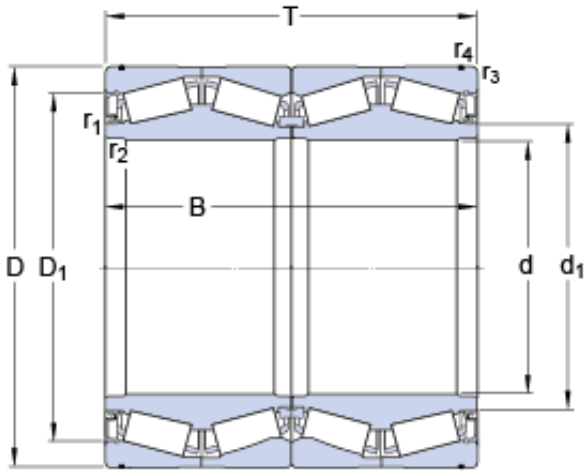

BEARINGS(UK)LTD.

585.788 mm x 771.525 mm x 479.425 mm skf
 BT4B 328888 BG/HA1VA901 Four-row tapered
 roller bearings, TQO design

Bearing No. BT4B 328888 BG/HA1VA901

BT4B 328888 BG/HA1VA901 Bearing 2D drawings and
 3D CAD models

Design variant/feature	TQOSN/GWSI
d	585.788 mm
D	771.525 mm
B	479.425 mm
T	479.425 mm
d ₁	621 mm
D ₁	716 mm
r _{1,2} min.	4 mm
r _{3,4} min.	6.4 mm
Basic dynamic load rating C	10200 kN
Basic static load rating C ₀	27500 kN
Fatigue load limit P _u	1900 kN
Comparative radial load rating C _F	2500 kN
Comparative axial load rating C _{Fa}	404 kN
Thrust factor K	1.78
Calculation factor e	0.33
Calculation factor Y ₁	2
Calculation factor Y ₂	3
Calculation factor Y ₀	2
Mass bearing	600 kg