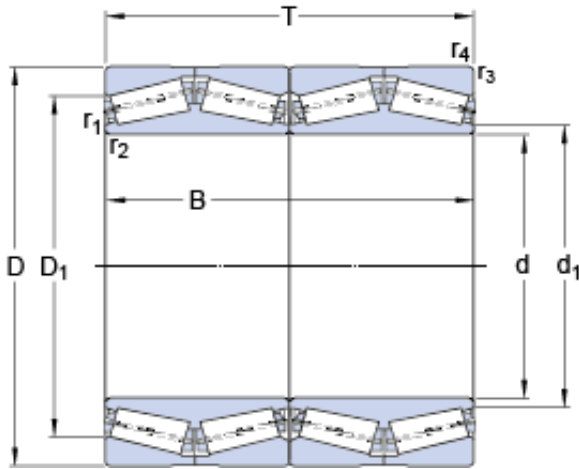

BEARINGS(UK)LTD.

1001 mm x 1360 mm x 800 mm skf BT4B
334031 AG/HA4 Four-row tapered roller bearings,
TQO design

Bearing No. BT4B 334031 AG/HA4

BT4B 334031 AG/HA4 Bearing 2D drawings and 3D
CAD models

Design variant/feature	TQON.1/GW
d	1001 mm
D	1360 mm
B	800 mm
T	800 mm
d ₁	1094 mm
D ₁	1264 mm
r _{1,2} min.	12 mm
r _{3,4} min.	12.7 mm
Basic dynamic load rating C	29700 kN
Basic static load rating C ₀	85000 kN
Fatigue load limit P _u	4800 kN
Comparative radial load rating C _F	7350 kN
Comparative axial load rating C _{Fa}	1170 kN
Thrust factor K	1.81
Calculation factor e	0.33
Calculation factor Y ₁	2
Calculation factor Y ₂	3
Calculation factor Y ₀	2
Mass bearing	3520 kg